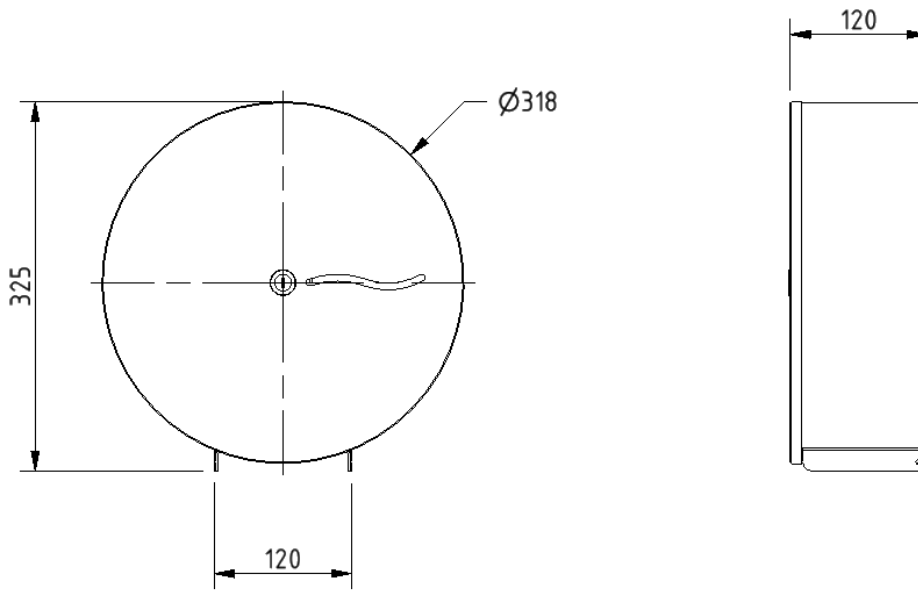

Finish options

Polished
Stainless Steel

Product description

Toilet roll dispenser, stainless steel, polished

Product code

260202/SP

Disclaimer

NYMAS Group makes every effort to ensure that the information provided on this data sheet is correct. However, we cannot guarantee this, and accept no liability for any information or advice given on this data sheet.

Dimensions (mm)

MOUNTING HOLES VIEW

Stainless steel toilet roll dispenser

Product details

Warranty: 5 years

Max rated load: n/a

Doc M compliant: No

Suitable for wet areas: Yes

Dimensions (mm)