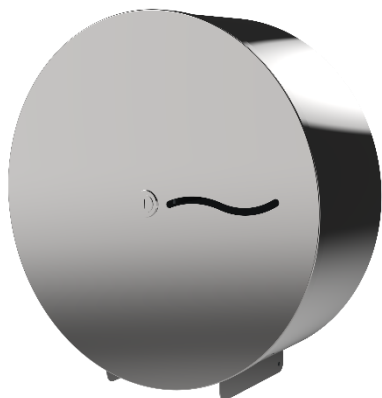

Stainless steel toilet roll dispenser

Product details

Warranty:	5 years
Max rated load:	n/a
Doc M compliant:	No
Suitable for wet areas:	Yes

Features

- Non-corrosive stainless steel construction
- Visual indicator to show paper level
- Key lockable

Finish options

Polished
Stainless Steel

Product description

Toilet roll dispenser, stainless steel, polished

Product code

260202/SP

Disclaimer

NYMAS Group makes every effort to ensure that the information provided on this data sheet is correct. However, we cannot guarantee this, and accept no liability for any information or advice given on this data sheet.

Dimensions (mm)

MOUNTING HOLES VIEW

Stainless steel toilet roll dispenser

Product details

Warranty: 5 years

Max rated load: n/a

Doc M compliant: No

Suitable for wet areas: Yes

Features

- Non-corrosive stainless steel construction
- Visual indicator to show paper level
- Key lockable

Finish options

Satin
Stainless Steel

Product description

Toilet roll dispenser, stainless steel, satin