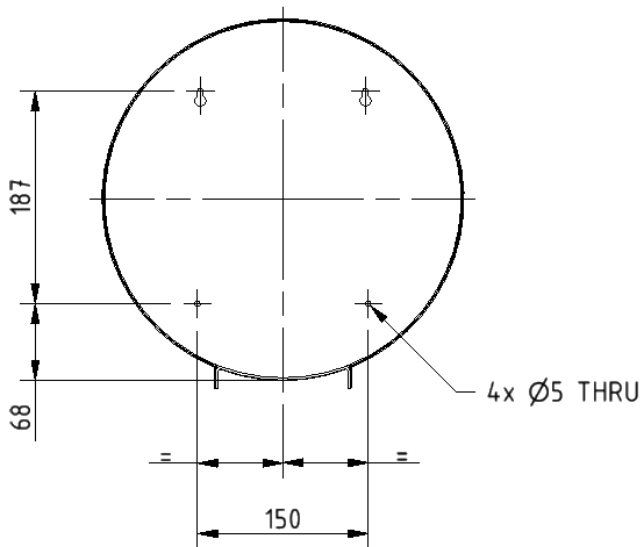

Dimensions (mm)

MOUNTING HOLES VIEW

Stainless steel toilet roll dispenser

Product details

Warranty: 5 years

Max rated load: n/a

Doc M compliant: No

Suitable for wet areas: Yes

Dimensions (mm)