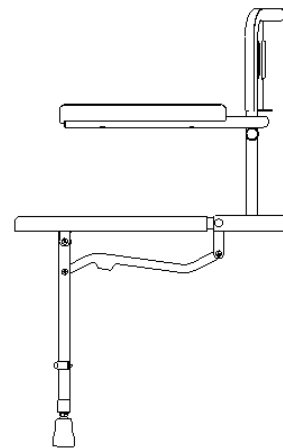

Wall mounted shower seat with back, arms, and legs

Product details

Warranty:	2 years
Max rated load:	190 kg
Doc M compliant:	No
Suitable for wet areas:	Yes

Features

- Non-corrosive aluminium & stainless steel frame
- Padded fold down arm rests
- Durable clip-on moulded plastic seat
- Height adjustable; E-clip for 25mm increments
- Foot thread for fine adjustment
- Closed cell polyurethane pad option available for maximum hygiene and comfort
- Foldable design

Finish options

WH

White
RAL 9016

GY

Grey
RAL 7005

Product description

Wall mounted shower seat, back, arms, legs, white

Wall mounted shower seat, back, arms, legs, padded, grey

Product code

130203/WH

130205/GY

Disclaimer

NYMAS Group makes every effort to ensure that the information provided on this data sheet is correct. However, we cannot guarantee this, and accept no liability for any information or advice given on this data sheet.

Dimensions (mm)

Note: Pad for 130205 is 20mm thick.