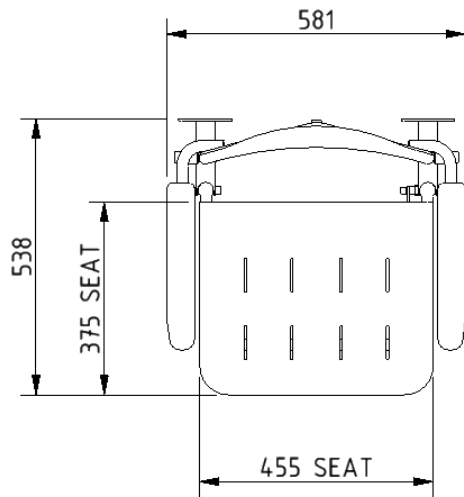

Wall mounted shower seat with back, arms, and legs

Product details

Warranty:	2 years
Max rated load:	190 kg
Doc M compliant:	No
Suitable for wet areas:	Yes

Features

- Non-corrosive aluminium & stainless steel frame
- Padded fold down arm rests
- Durable clip-on moulded plastic seat
- Height adjustable; E-clip for 25mm increments
- Foot thread for fine adjustment
- Closed cell polyurethane pad option available for maximum hygiene and comfort
- Foldable design

Dimensions (mm)

Note: Pad for 130205 is 20mm thick.