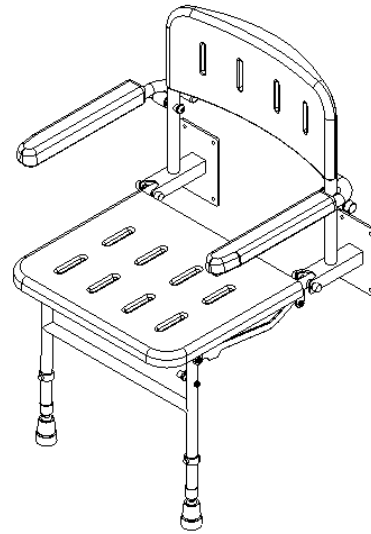

Wall mounted shower seat with back, arms, and legs

Product details

Warranty:	2 years
Max rated load:	190 kg
Doc M compliant:	No
Suitable for wet areas:	Yes

Features

- Non-corrosive aluminium & stainless steel frame
- Padded fold down arm rests
- Durable clip-on moulded plastic seat
- Height adjustable; E-clip for 25mm increments
- Foot thread for fine adjustment
- Closed cell polyurethane pad option available for maximum hygiene and comfort
- Foldable design

Dimensions (mm)

Note: Pad for 130205 is 20mm thick.