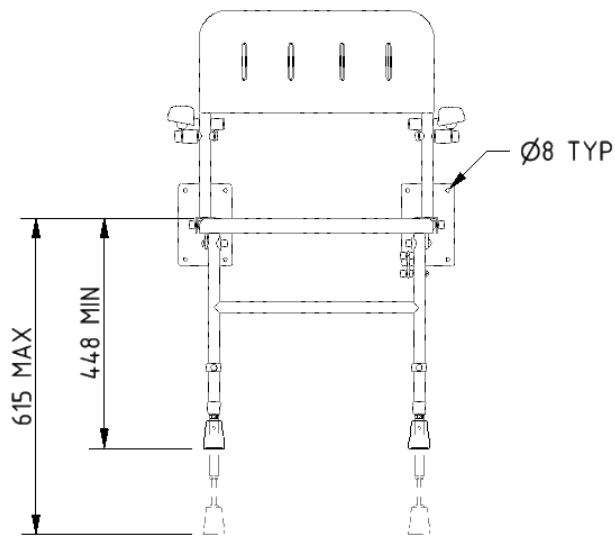

Wall mounted shower seat with back, arms, and legs

Product details

Warranty:	2 years
Max rated load:	190 kg
Doc M compliant:	No
Suitable for wet areas:	Yes

Features

- Non-corrosive aluminium & stainless steel frame
- Padded fold down arm rests
- Durable clip-on moulded plastic seat
- Height adjustable; E-clip for 25mm increments
- Foot thread for fine adjustment
- Closed cell polyurethane pad option available for maximum hygiene and comfort
- Foldable design

Dimensions (mm)

Note: Pad for 130205 is 20mm thick.